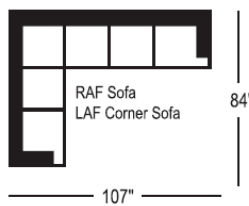

7938 Gatwick/Granville Collection

Sofa
width 78" height 33"
depth 34"

Condo Sofa
width 66" height 33"
depth 34"

Loveseat
width 57" height 33"
depth 34"

Chair
width 34" height 33"
depth 34"

Sofabed
width 75" height 33"
depth 36"

Sectionals

(Additional seats increase width by approximately 22")

Please note that all measurements are approximate.

Barrymore

350 Oakdale Road Toronto ON M3N 1W5

T 416.742.7350

barrymorefurniture.com