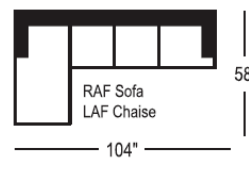

7938 Gatwick/Granville Collection

Sofa
width 78" height 33"
depth 34"

Condo Sofa
width 66" height 33"
depth 34"

Loveseat
width 57" height 33"
depth 34"

Chair
width 34" height 33"
depth 34"

Sofabed
width 75" height 33"
depth 36"

Sectionals

(Additional seats increase width by approximately 22")

Please note that all measurements are approximate.

Barrymore

350 Oakdale Road Toronto ON M3N 1W5

T 416.742.7350

barrymorefurniture.com